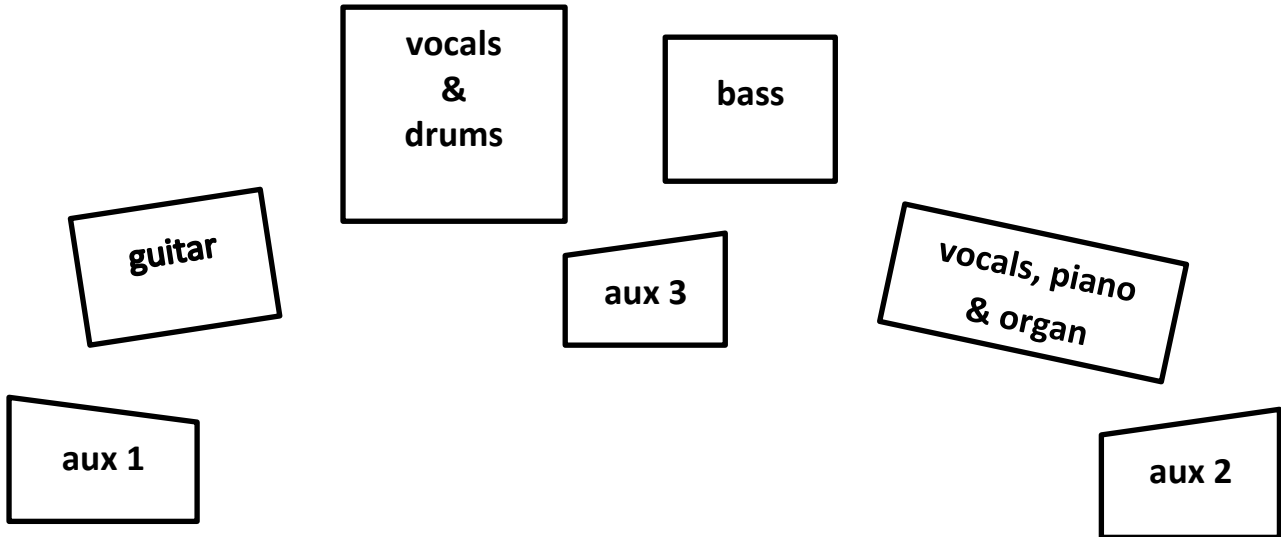

Night Trippers Stage Rider

audience

vocals, piano & organ:

1x microphone for vocals
2x stereo jack for piano and organ
2x 220V plug socket

guitar:

1x microphone for guitar amp
2x 220V plug socket

bass:

intern DI out
1x 220V plug socket

vocals & drums:

1x microphone for vocals
microphones for drum set

drum set:

1 bass drum
1 floor tom
1 snare drum
1 rack tom
1 hi-hat
1 crash cymbal
1 ride cymbal
cowbell